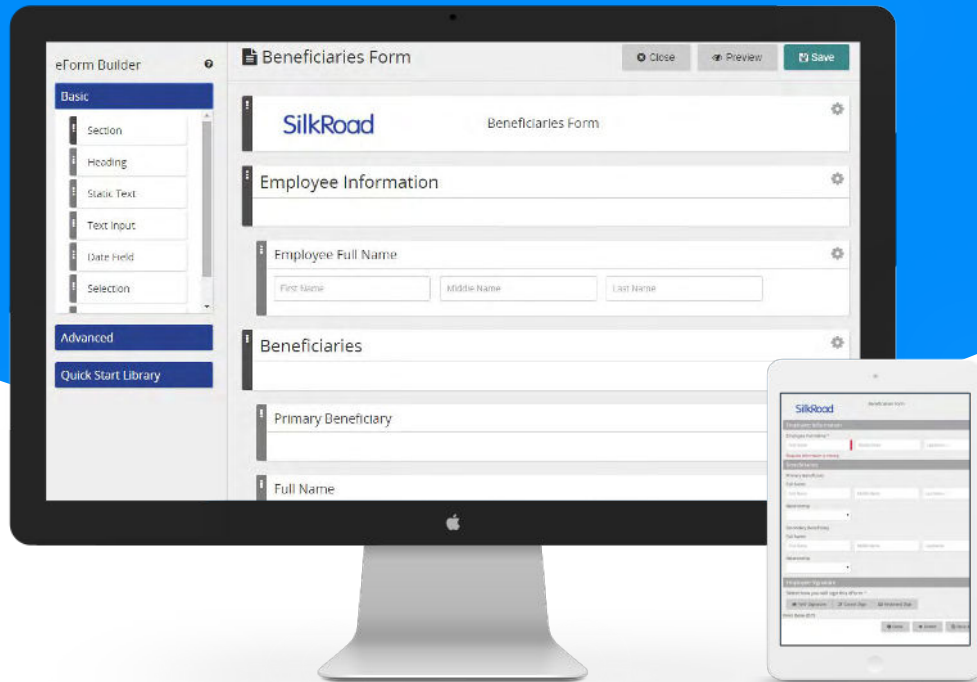

eForm Builder

THE FAST AND EASY WAY TO CREATE EMPLOYEE FORMS

+ For Managers

Collect the data you need in SilkRoad Onboarding by creating simple eForms at your convenience with the eForm Builder. Need to require that an employee acknowledge having received policy documents? Want to collect beneficiary or direct deposit information? Create as many eForms as you need at no additional charge with the eForm Builder!

Privileged administrators can quickly build eForms using drag and drop elements. Once the eForm Builder eForm is created, you have the flexibility to edit and update the eForm whenever needed. Use eForm Builder eForms across all events with SilkRoad Onboarding!

eForms created are automatically **responsive** and adapt to various screen sizes.

eForm creation is intuitive by using drag and drop elements.

Control and define your list values for dropdowns, check boxes, and radio buttons. Edit any values after the eForm is created with the eForm Builder. Edits will be effective for employees filling out the eForm moving forward.